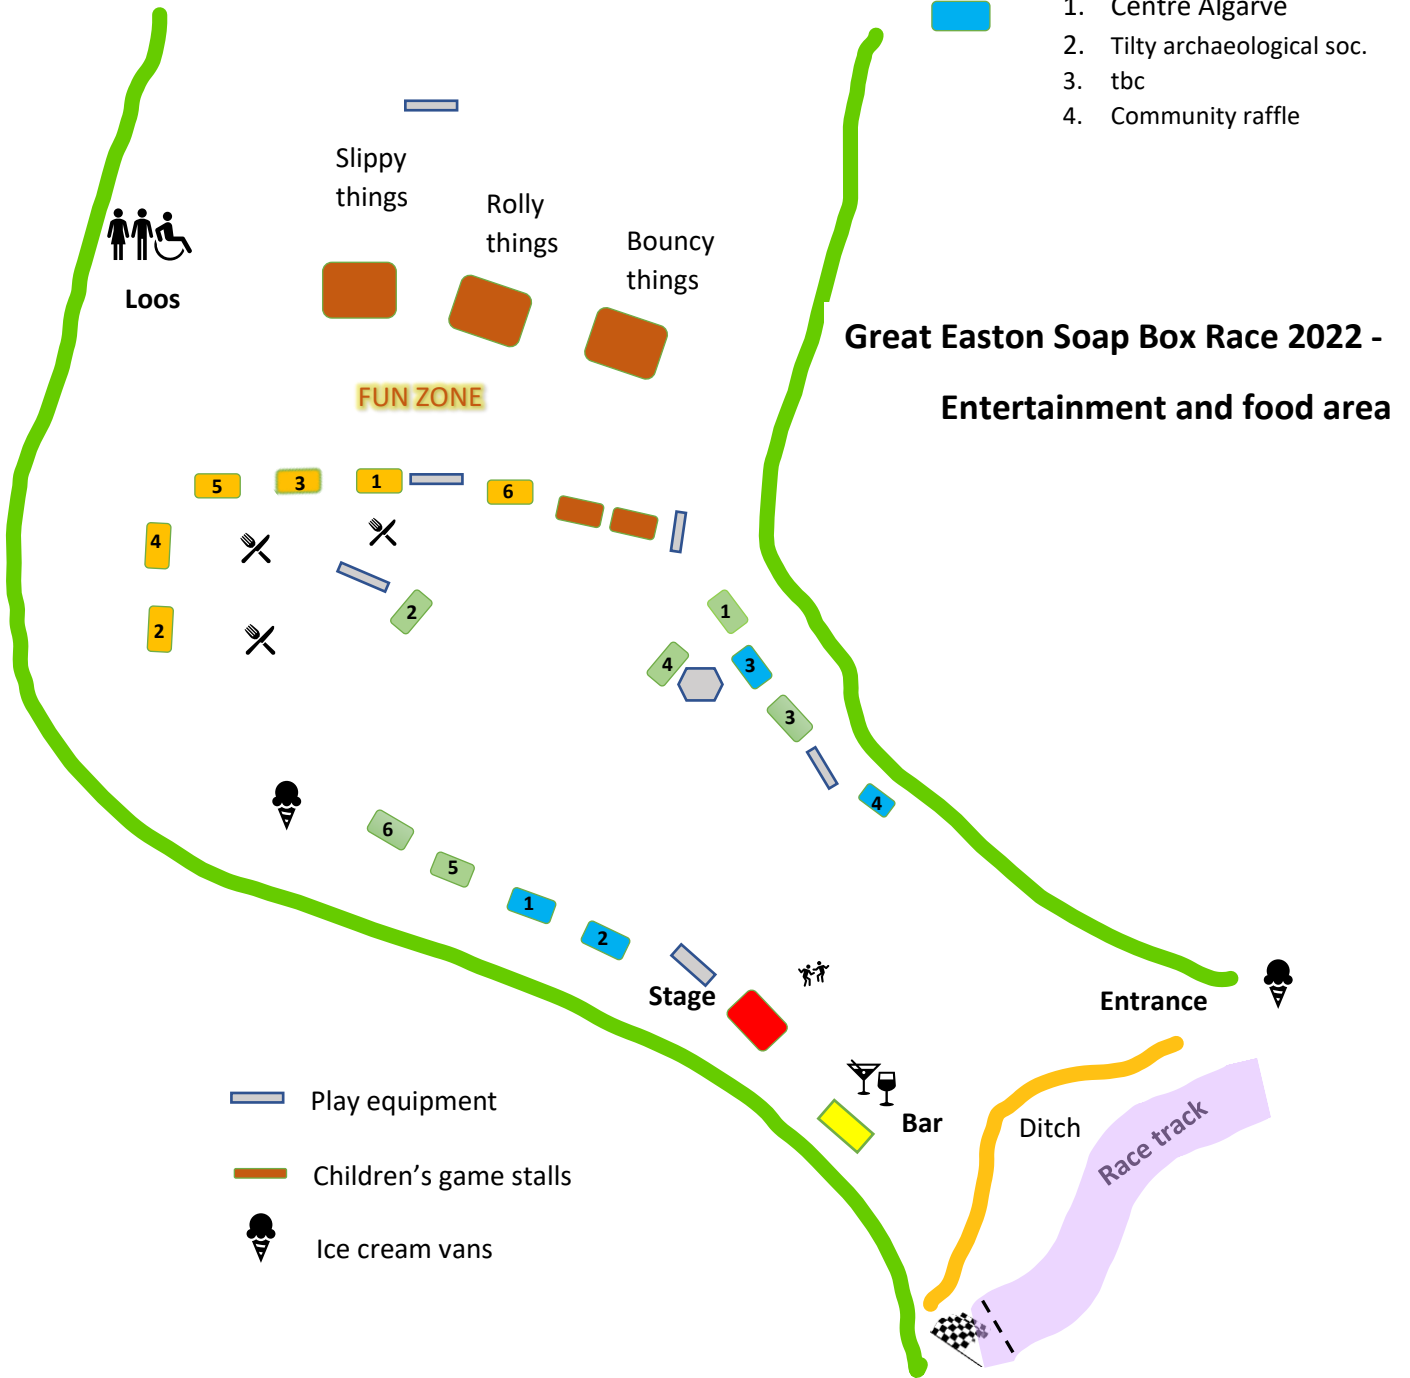

Stalls

1. Sweets, candy floss, soft drinks and pocket money toys
2. Cards and prints
3. tbc
4. Face painting
5. Candle making
6. Personalised dog tags

Food & Drink

1. Kebab
2. Donuts
3. The Little Bagel Box
4. Brunch Box
5. Thai Fantastic
6. Really Amazing Coffee

Stands

1. Centre Algarve
2. Tilty archaeological soc.
3. tbc
4. Community raffle

**Great Easton Soap Box Race 2022 -
Entertainment and food area**

- Play equipment
- Children's game stalls
- Ice cream vans